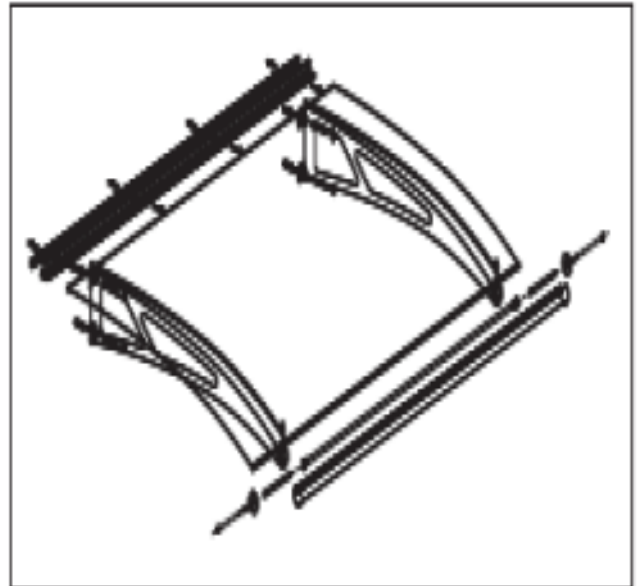

lightline 150

CSW Shopping

Tel 01823 254843

Fax 01823 254844

sales@cswshopping.co.uk

www.cswshopping.co.uk

CSW
CANOPIES
SOUTHWEST

A  1500x905x4 1x

O  (DIN 571 10x100) P  (S14) 4x

Q  2x

T  E 2x