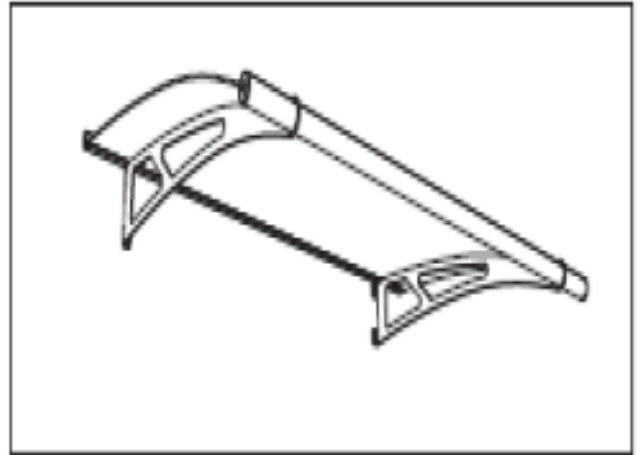

lightline 150

CSW Shopping

Tel 01823 254843

Fax 01823 254844

sales@cswshopping.co.uk

www.cswshopping.co.uk

CSW
CANOPIES
SOUTHWEST

A  1500x905x4 1x

O  (DIN 571 10x100) P  (S14) 4x

Q  2x

T  E 2x