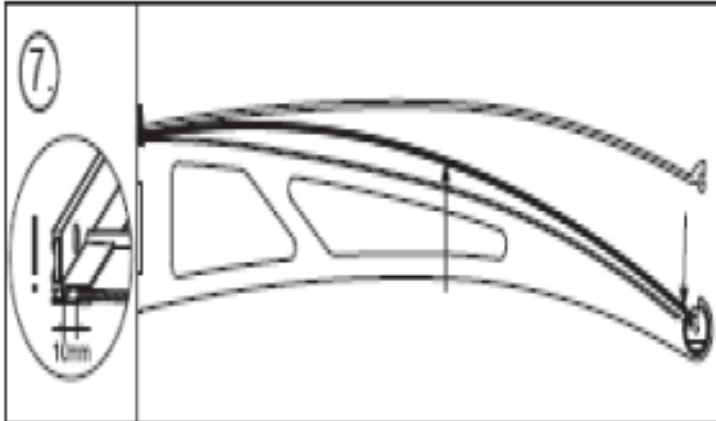

lightline 150

CSW Shopping

Tel 01823 254843

Fax 01823 254844

sales@cswshopping.co.uk

www.cswshopping.co.uk

CSW
CANOPIES
SOUTHWEST

A  1500x905x4 1x

O  (DIN 571 10x100) P  (S14) 4x

Q  2x

T  E 2x