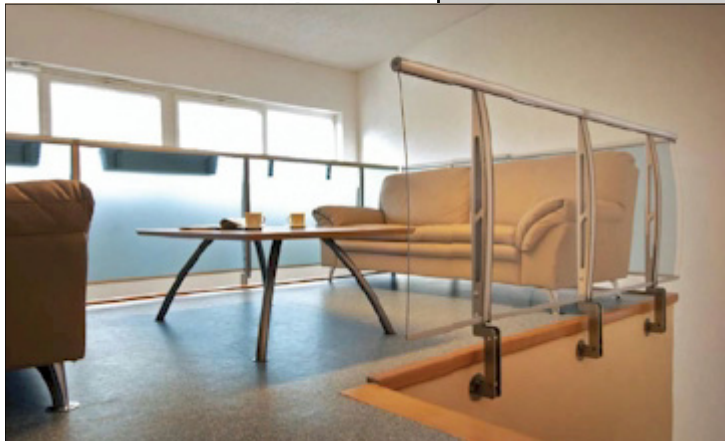

Around the corner...

The sophisticated "cornering capability" provides a unique design effect. This allows the end arcs of the acrylic glass pane to be adjusted to the desired angle, thus creating an almost parallel closure. Therefore, even unusual requirements can be executed with style.