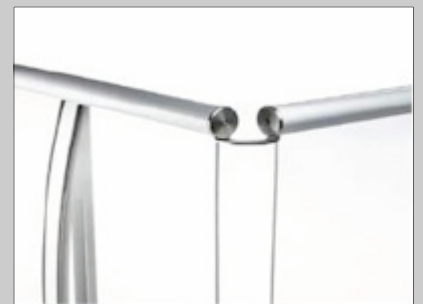

Around the corner...

The sophisticated "cornering capability" provides a unique design effect. This allows the end arcs of the acrylic glass pane to be adjusted to the desired angle, thus creating an almost parallel closure. Therefore, even unusual requirements can be executed with style.