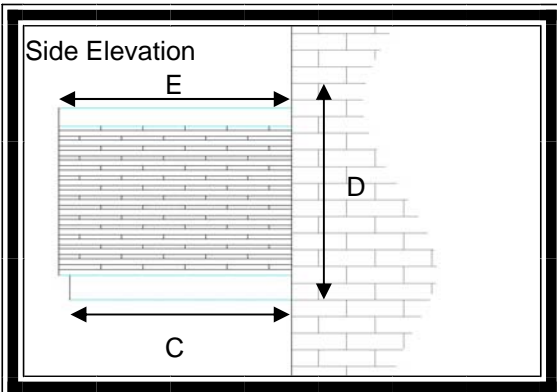

Cottage Canopy

- Features**
- * Tile effect finish
 - * Herringbone tongue & groove
 - * Attractive tile edge
 - * Choice of tile colour
 - * Optional leg brackets
 - * Easy to fit

A very attractive canopy with a lot of detail making this a beautiful addition to any home.

The Roof is available in various browns and greys, the base and herringbone tongue & groove front is white.

For sizes and dimension of canopies available refer to table below.

Dimensions

A	B	C	Roof Pitch	D	E
1500	1580	550	36	780(incl 70mmflashing)	600
1500	1580	800	36	780(incl 70mmflashing)	850
2000	2080	550	30	780(incl 70mmflashing)	600