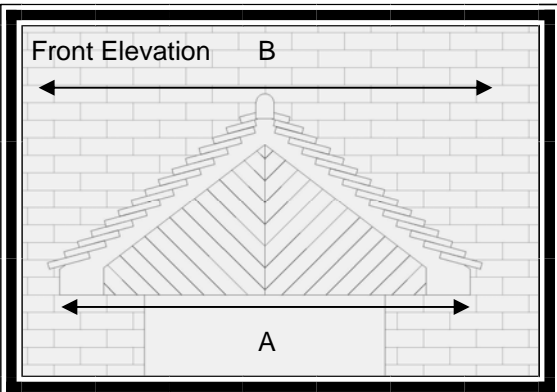

Cottage Canopy

- Features**
- * Tile effect finish
 - * Herringbone tongue & groove
 - * Attractive tile edge
 - * Choice of tile colour
 - * Optional leg brackets
 - * Easy to fit

A very attractive canopy with a lot of detail making this a beautiful addition to any home.

The Roof is available in various browns and greys, the base and herringbone tongue & groove front is white.

For sizes and dimension of canopies available refer to table below.

Dimensions

A	B	C	Roof Pitch	D	E
1500	1580	550	36	780(incl 70mmflashing)	600
1500	1580	800	36	780(incl 70mmflashing)	850
2000	2080	550	30	780(incl 70mmflashing)	600