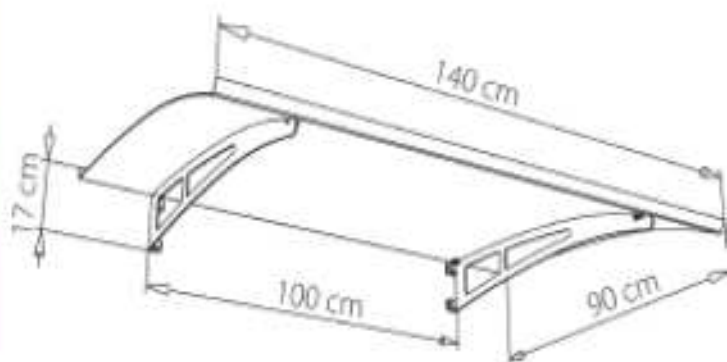

EASY-TOP

1400

NEW!

- Easy Installation
- Easy Cleaning
- Long Lasting

- Slim stylish stainless steel support brackets
- The eye catching EASY-TOP product protects your front entrance, while at the same time enhancing its appearance
- The solid 3mm polycarbonate sheet as well as the metal parts are completely weather and UV resistant