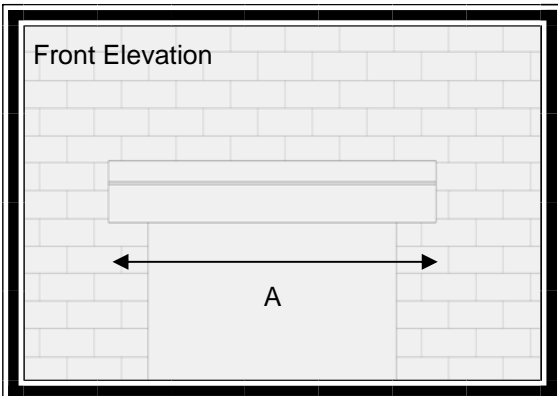

FSA (Fixed Soffit Aggregate) Canopy

Features

- * Simple Canopy
- * Slope to edge
- * Drain channel
- * Variable sizes available
- * Aggregate or smooth finish
- * Easy to fit

A very simple and practical over door canopy, available in white. This canopy is ideal when all that is required is to keep the rain from the doorway.

A canterbury spa aggregate finish is also available on request to match customer requirements.

For sizes and dimension of canopies available refer to table below.

Dimensions

A	B	C	D	E	F
1220	686	90	150		
1525	686	90	150		
2000	686	90	150		
2440	686	90	150		