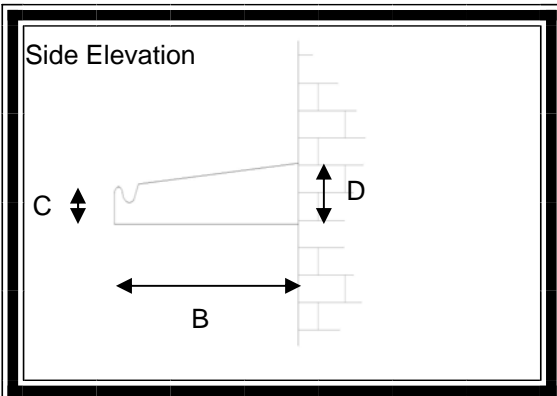

FSA (Fixed Soffit Aggregate) Canopy

Features

- * Simple Canopy
- * Slope to edge
- * Drain channel
- * Variable sizes available
- * Aggregate or smooth finish
- * Easy to fit

A very simple and practical over door canopy, available in white. This canopy is ideal when all that is required is to keep the rain from the doorway.

A canterbury spa aggregate finish is also available on request to match customer requirements.

For sizes and dimension of canopies available refer to table below.

Dimensions

A	B	C	D	E	F
1220	686	90	150		
1525	686	90	150		
2000	686	90	150		
2440	686	90	150		