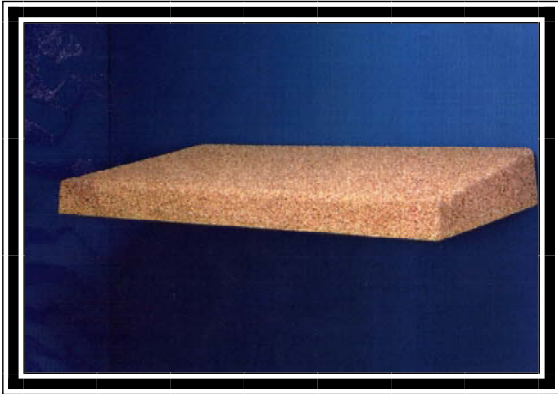

FSA (Fixed Soffit Aggregate) Canopy

Features

- * Simple Canopy
- * Slope to edge
- * Drain channel
- * Variable sizes available
- * Aggregate or smooth finish
- * Easy to fit

A very simple and practical over door canopy, available in white. This canopy is ideal when all that is required is to keep the rain from the doorway.

A canterbury spa aggregate finish is also available on request to match customer requirements.

For sizes and dimension of canopies available refer to table below.

Dimensions

A	B	C	D	E	F
1220	686	90	150		
1525	686	90	150		
2000	686	90	150		
2440	686	90	150		