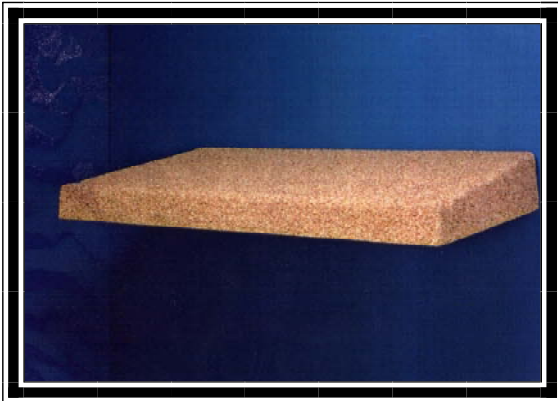

FSA (Fixed Soffit Aggregate) Canopy

Features

- * Simple Canopy
- * Slope to edge
- * Drain channel
- * Variable sizes available
- * Aggregate or smooth finish
- * Easy to fit

A very simple and practical over door canopy, available in white. This canopy is ideal when all that is required is to keep the rain from the doorway.

A canterbury spa aggregate finish is also available on request to match customer requirements.

For sizes and dimension of canopies available refer to table below.

Dimensions

A	B	C	D	E	F
1220	686	90	150		
1525	686	90	150		
2000	686	90	150		
2440	686	90	150		