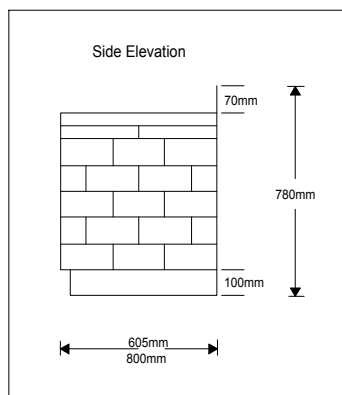

The Roof is available in various browns and greys, the front has a tongue & groove finish on the underside of the vaulted soffit.

Country Dimensions (mm)

Length	Projection	Height
1500	605	780
1500	800	780
2000	800	780