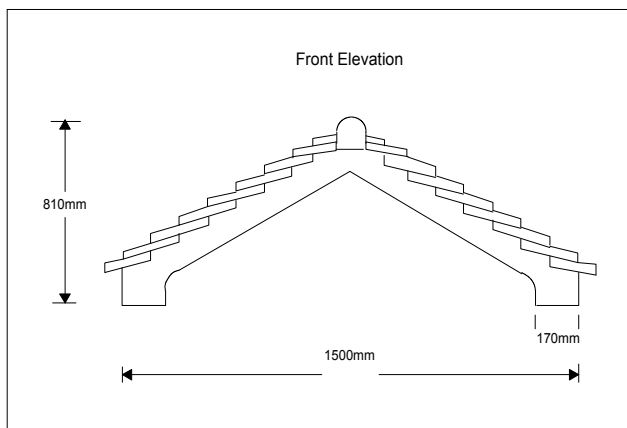

Tudor Canopy

Features

- * Tile effect finish
- * Tongue & Groove vaulted soffit
- * Attractive tile edge
- * Choice of tile colour
- * Optional leg brackets
- * Easy to fit

A very attractive lean to canopy with a lot of detail making this a beautiful addition to any home.

The Roof is available in various browns and greys, the front has a tongue & groove finish on the underside of the vaulted soffit.

Country Dimensions (mm)

Length	Projection	Height
1500	605	780
1500	800	780
2000	800	780