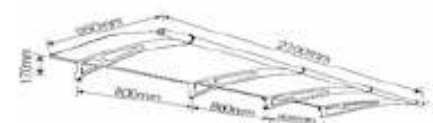

Side panels can be  
installed left or right

Integrated aluminium rain  
gutter with downspout  
on both sides

Aluminium wall connection  
fittings with hidden rubber joint

Simple installation with  
stainless steel clamps

### Side Panels

Side Panel Left or Right  
1670 x 620 x 320 mm

Available In  
Acrylic Glass Clear  
Acrylic Glass Frosted blue  
Acrylic Glass Frosted White  
Acrylic Glass Frosted Green

LIGHTLINE 1500

LIGHTLINE 1900