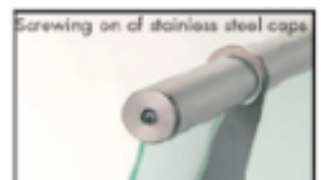

- Clear
- Frosted Blue
- Frosted Green
- Frosted White

The trick with the "click":