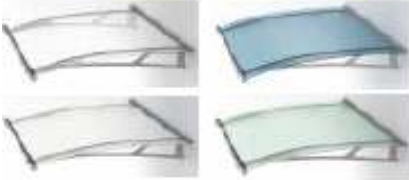

Two Beam Canopy

Door Canopy 1500 x 950 mm
Available in

Acrylic Glass Clear,
Acrylic Glass Frosted blue,
Acrylic Glass Frosted White,
Acrylic Glass Frosted Green