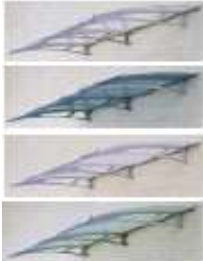

Three Beam Canopy

Door Canopy 1900 x 950 mm

Available in

Acrylic Glass Clear,
Acrylic Glass Frosted blue,
Acrylic Glass Frosted White,
Acrylic Glass Frosted Green